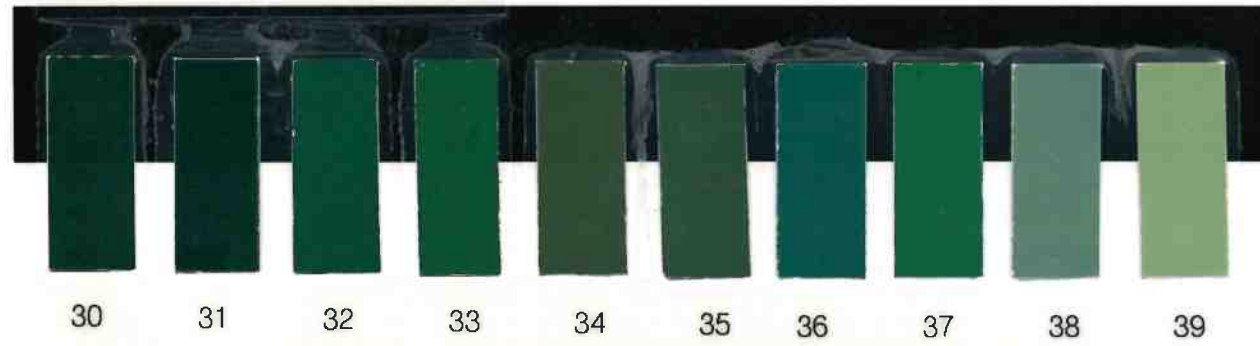

HISTORIC DOWNTOWN DELAFIELD DISTRICT  
COLOR PALETTE

This color palette represents an historically accurate range of paint pigments produced through the Victorian and Arts and Crafts Era, 1830-1930.

## City of Delafield Historic Color Palette Cross Reference

SW = Sherwin Williams

OC = Olde Century Colors

number	Manufacturers Code	number	Manufacturers Code
1	SW 2801 Rookwood Dark Red	33	OC 2013 Windsor Chair Green
2	SW 6055 Fiery Brown	34	OC 2006 Quaker Green
3	OC 2001 Cranberry	35	SW 2816 Rookwood Dark Green
4	SW 2802 Rookwood Red	36	SW 2810 Rookwood Sash Green
5	SW 6335 Fired Brick	37	OC 3011 Hemlock Green
6	OC 3005 Olde Clay Red	38	OC 2018 Plymoth Blue
7	OC 2002 Confederate Red	39	SW 2812 Rookwood Jade
8	SW 6594 Poinsettia	40	SW 2820 Downing Earth
9	SW 2803 Rookwood Terra Cotta	41	SW 2843 Roycroft Brass
10	SW 6348 Reynard	42	SW 2815 Renwick Olive
11	SW 2804 Renwick Rose Beige	43	OC 3010 Dark Mallard Blue
12	SW 6636 Husky Orange	44	OC 2016 Olde Navy Blue
13	SW 6069 French Roast	45	OC 2004 Yankee Blue
14	OC 2011 Tinderbox Brown	46	SW 6236 Grays Harbor
15	SW 6090 Java	47	OC 2009 Union Blue
16	SW 2806 Rookwood Brown	48	OC 3009 Settlers Blue
17	SW 2824 Renwick Golden Oak	49	SW 6509 Georgian Bay
18	SW 6391 Gallant Gold	50	SW 2819 Downing Slate
19	SW 2841 Weathered Shingle	51	SW 6988 Bohemian Black
20	SW 2823 Rookwood Clay	52	OC 2022 Lamp Black
21	OC 2007 Olde Ivory	53	SW 6188 Shade Gown
22	SW 2842 Roycroft Suede	54	SW 7068 Grizzle Gray
23	OC 2019 Linen White	55	SW 6011 Chinchilla
24	SW 2813 Downing Straw	56	SW 6159 High Tea
25	OC 2027 Lantern Glow	57	OC 2032 Cobblestone
26	SW 6384 Cut the Mustard	58	SW 6039 Poised Taupe
27	OC 3001 Buttercup Yellow	59	SW 7031 Mega Greige
28	SW 2834 Birds Eye Maple	60	SW 2821 Downing Stone
29	SW 2833 Roycroft Vellum	61	SW 6170 Techno Gray
30	SW 2847 Roycroft Bottle Green	62	SW 2822 Downing Sand
31	OC 2028 Candleberry Green	63	SW 6385 Dover White
32	OC 3012 Holly Hill Green	64	988 7005 Pure White