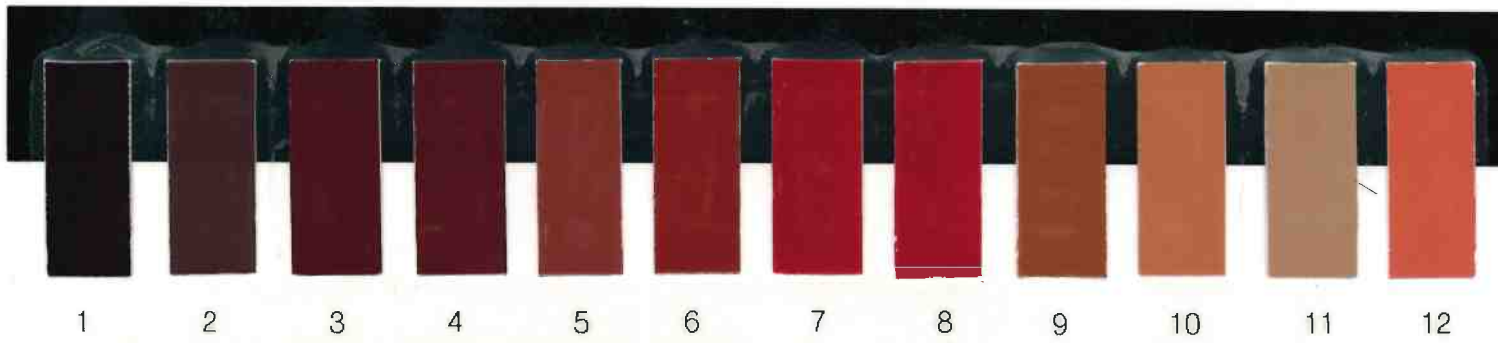

HISTORIC DOWNTOWN DELAFIELD DISTRICT  
COLOR PALETTE

This color palette represents an historically accurate range of paint pigments produced through the Victorian and Arts and Crafts Era, 1830-1930.

## City of Delafield Historic Color Palette Cross Reference

SW = Sherwin Williams

OC = Olde Century Colors

number	Manufacturers Code	number	Manufacturers Code
1	SW 2801 Rookwood Dark Red	33	OC 2013 Windsor Chair Green
2	SW 6055 Fiery Brown	34	OC 2006 Quaker Green
3	OC 2001 Cranberry	35	SW 2816 Rookwood Dark Green
4	SW 2802 Rookwood Red	36	SW 2810 Rookwood Sash Green
5	SW 6335 Fired Brick	37	OC 3011 Hemlock Green
6	OC 3005 Olde Clay Red	38	OC 2018 Plymoth Blue
7	OC 2002 Confederate Red	39	SW 2812 Rookwood Jade
8	SW 6594 Poinsettia	40	SW 2820 Downing Earth
9	SW 2803 Rookwood Terra Cotta	41	SW 2843 Roycroft Brass
10	SW 6348 Reynard	42	SW 2815 Renwick Olive
11	SW 2804 Renwick Rose Beige	43	OC 3010 Dark Mallard Blue
12	SW 6636 Husky Orange	44	OC 2016 Olde Navy Blue
13	SW 6069 French Roast	45	OC 2004 Yankee Blue
14	OC 2011 Tinderbox Brown	46	SW 6236 Grays Harbor
15	SW 6090 Java	47	OC 2009 Union Blue
16	SW 2806 Rookwood Brown	48	OC 3009 Settlers Blue
17	SW 2824 Renwick Golden Oak	49	SW 6509 Georgian Bay
18	SW 6391 Gallant Gold	50	SW 2819 Downing Slate
19	SW 2841 Weathered Shingle	51	SW 6988 Bohemian Black
20	SW 2823 Rookwood Clay	52	OC 2022 Lamp Black
21	OC 2007 Olde Ivory	53	SW 6188 Shade Gown
22	SW 2842 Roycroft Suede	54	SW 7068 Grizzle Gray
23	OC 2019 Linen White	55	SW 6011 Chinchilla
24	SW 2813 Downing Straw	56	SW 6159 High Tea
25	OC 2027 Lantern Glow	57	OC 2032 Cobblestone
26	SW 6384 Cut the Mustard	58	SW 6039 Poised Taupe
27	OC 3001 Buttercup Yellow	59	SW 7031 Mega Greige
28	SW 2834 Birds Eye Maple	60	SW 2821 Downing Stone
29	SW 2833 Roycroft Vellum	61	SW 6170 Techno Gray
30	SW 2847 Roycroft Bottle Green	62	SW 2822 Downing Sand
31	OC 2028 Candleberry Green	63	SW 6385 Dover White
32	OC 3012 Holly Hill Green	64	988 7005 Pure White