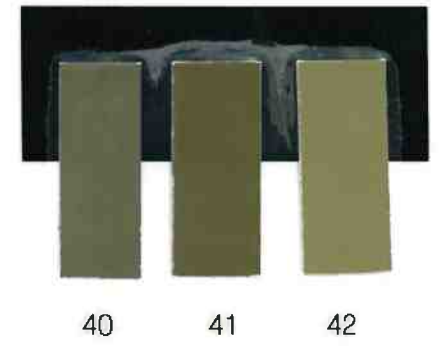

HISTORIC DOWNTOWN DELAFIELD DISTRICT  
COLOR PALETTE

This color palette represents an historically accurate range of paint pigments produced through the Victorian and Arts and Crafts Era, 1830-1930.

## City of Delafield Historic Color Palette Cross Reference

SW = Sherwin Williams

OC = Olde Century Colors

number	Manufacturers Code	number	Manufacturers Code
1	SW 2801 Rookwood Dark Red	33	OC 2013 Windsor Chair Green
2	SW 6055 Fiery Brown	34	OC 2006 Quaker Green
3	OC 2001 Cranberry	35	SW 2816 Rookwood Dark Green
4	SW 2802 Rookwood Red	36	SW 2810 Rookwood Sash Green
5	SW 6335 Fired Brick	37	OC 3011 Hemlock Green
6	OC 3005 Olde Clay Red	38	OC 2018 Plymoth Blue
7	OC 2002 Confederate Red	39	SW 2812 Rookwood Jade
8	SW 6594 Poinsettia	40	SW 2820 Downing Earth
9	SW 2803 Rookwood Terra Cotta	41	SW 2843 Roycroft Brass
10	SW 6348 Reynard	42	SW 2815 Renwick Olive
11	SW 2804 Renwick Rose Beige	43	OC 3010 Dark Mallard Blue
12	SW 6636 Husky Orange	44	OC 2016 Olde Navy Blue
13	SW 6069 French Roast	45	OC 2004 Yankee Blue
14	OC 2011 Tinderbox Brown	46	SW 6236 Grays Harbor
15	SW 6090 Java	47	OC 2009 Union Blue
16	SW 2806 Rookwood Brown	48	OC 3009 Settlers Blue
17	SW 2824 Renwick Golden Oak	49	SW 6509 Georgian Bay
18	SW 6391 Gallant Gold	50	SW 2819 Downing Slate
19	SW 2841 Weathered Shingle	51	SW 6988 Bohemian Black
20	SW 2823 Rookwood Clay	52	OC 2022 Lamp Black
21	OC 2007 Olde Ivory	53	SW 6188 Shade Gown
22	SW 2842 Roycroft Suede	54	SW 7068 Grizzle Gray
23	OC 2019 Linen White	55	SW 6011 Chinchilla
24	SW 2813 Downing Straw	56	SW 6159 High Tea
25	OC 2027 Lantern Glow	57	OC 2032 Cobblestone
26	SW 6384 Cut the Mustard	58	SW 6039 Poised Taupe
27	OC 3001 Buttercup Yellow	59	SW 7031 Mega Greige
28	SW 2834 Birds Eye Maple	60	SW 2821 Downing Stone
29	SW 2833 Roycroft Vellum	61	SW 6170 Techno Gray
30	SW 2847 Roycroft Bottle Green	62	SW 2822 Downing Sand
31	OC 2028 Candleberry Green	63	SW 6385 Dover White
32	OC 3012 Holly Hill Green	64	988 7005 Pure White