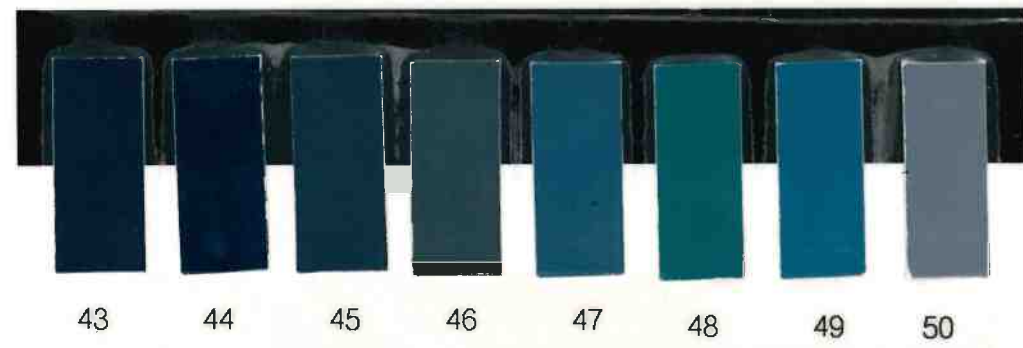

HISTORIC DOWNTOWN DELAFIELD DISTRICT  
COLOR PALETTE

This color palette represents an historically accurate range of paint pigments produced through the Victorian and Arts and Crafts Era, 1830-1930.

## City of Delafield Historic Color Palette Cross Reference

SW = Sherwin Williams

OC = Olde Century Colors

number	Manufacturers Code	number	Manufacturers Code
1	SW 2801 Rookwood Dark Red	33	OC 2013 Windsor Chair Green
2	SW 6055 Fiery Brown	34	OC 2006 Quaker Green
3	OC 2001 Cranberry	35	SW 2816 Rookwood Dark Green
4	SW 2802 Rookwood Red	36	SW 2810 Rookwood Sash Green
5	SW 6335 Fired Brick	37	OC 3011 Hemlock Green
6	OC 3005 Olde Clay Red	38	OC 2018 Plymoth Blue
7	OC 2002 Confederate Red	39	SW 2812 Rookwood Jade
8	SW 6594 Poinsettia	40	SW 2820 Downing Earth
9	SW 2803 Rookwood Terra Cotta	41	SW 2843 Roycroft Brass
10	SW 6348 Reynard	42	SW 2815 Renwick Olive
11	SW 2804 Renwick Rose Beige	43	OC 3010 Dark Mallard Blue
12	SW 6636 Husky Orange	44	OC 2016 Olde Navy Blue
13	SW 6069 French Roast	45	OC 2004 Yankee Blue
14	OC 2011 Tinderbox Brown	46	SW 6236 Grays Harbor
15	SW 6090 Java	47	OC 2009 Union Blue
16	SW 2806 Rookwood Brown	48	OC 3009 Settlers Blue
17	SW 2824 Renwick Golden Oak	49	SW 6509 Georgian Bay
18	SW 6391 Gallant Gold	50	SW 2819 Downing Slate
19	SW 2841 Weathered Shingle	51	SW 6988 Bohemian Black
20	SW 2823 Rookwood Clay	52	OC 2022 Lamp Black
21	OC 2007 Olde Ivory	53	SW 6188 Shade Gown
22	SW 2842 Roycroft Suede	54	SW 7068 Grizzle Gray
23	OC 2019 Linen White	55	SW 6011 Chinchilla
24	SW 2813 Downing Straw	56	SW 6159 High Tea
25	OC 2027 Lantern Glow	57	OC 2032 Cobblestone
26	SW 6384 Cut the Mustard	58	SW 6039 Poised Taupe
27	OC 3001 Buttercup Yellow	59	SW 7031 Mega Greige
28	SW 2834 Birds Eye Maple	60	SW 2821 Downing Stone
29	SW 2833 Roycroft Vellum	61	SW 6170 Techno Gray
30	SW 2847 Roycroft Bottle Green	62	SW 2822 Downing Sand
31	OC 2028 Candleberry Green	63	SW 6385 Dover White
32	OC 3012 Holly Hill Green	64	988 7005 Pure White