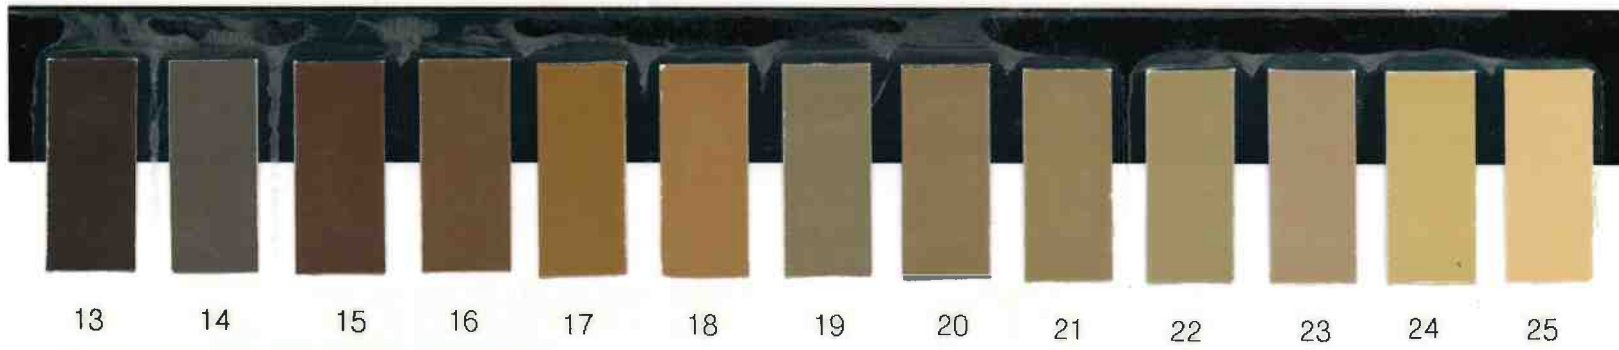

HISTORIC DOWNTOWN DELAFIELD DISTRICT  
COLOR PALETTE

This color palette represents an historically accurate range of paint pigments produced through the Victorian and Arts and Crafts Era, 1830-1930.

## City of Delafield Historic Color Palette Cross Reference

SW = Sherwin Williams

OC = Olde Century Colors

number	Manufacturers Code	number	Manufacturers Code
1	SW 2801 Rookwood Dark Red	33	OC 2013 Windsor Chair Green
2	SW 6055 Fiery Brown	34	OC 2006 Quaker Green
3	OC 2001 Cranberry	35	SW 2816 Rookwood Dark Green
4	SW 2802 Rookwood Red	36	SW 2810 Rookwood Sash Green
5	SW 6335 Fired Brick	37	OC 3011 Hemlock Green
6	OC 3005 Olde Clay Red	38	OC 2018 Plymoth Blue
7	OC 2002 Confederate Red	39	SW 2812 Rookwood Jade
8	SW 6594 Poinsettia	40	SW 2820 Downing Earth
9	SW 2803 Rookwood Terra Cotta	41	SW 2843 Roycroft Brass
10	SW 6348 Reynard	42	SW 2815 Renwick Olive
11	SW 2804 Renwick Rose Beige	43	OC 3010 Dark Mallard Blue
12	SW 6636 Husky Orange	44	OC 2016 Olde Navy Blue
13	SW 6069 French Roast	45	OC 2004 Yankee Blue
14	OC 2011 Tinderbox Brown	46	SW 6236 Grays Harbor
15	SW 6090 Java	47	OC 2009 Union Blue
16	SW 2806 Rookwood Brown	48	OC 3009 Settlers Blue
17	SW 2824 Renwick Golden Oak	49	SW 6509 Georgian Bay
18	SW 6391 Gallant Gold	50	SW 2819 Downing Slate
19	SW 2841 Weathered Shingle	51	SW 6988 Bohemian Black
20	SW 2823 Rookwood Clay	52	OC 2022 Lamp Black
21	OC 2007 Olde Ivory	53	SW 6188 Shade Gown
22	SW 2842 Roycroft Suede	54	SW 7068 Grizzle Gray
23	OC 2019 Linen White	55	SW 6011 Chinchilla
24	SW 2813 Downing Straw	56	SW 6159 High Tea
25	OC 2027 Lantern Glow	57	OC 2032 Cobblestone
26	SW 6384 Cut the Mustard	58	SW 6039 Poised Taupe
27	OC 3001 Buttercup Yellow	59	SW 7031 Mega Greige
28	SW 2834 Birds Eye Maple	60	SW 2821 Downing Stone
29	SW 2833 Roycroft Vellum	61	SW 6170 Techno Gray
30	SW 2847 Roycroft Bottle Green	62	SW 2822 Downing Sand
31	OC 2028 Candleberry Green	63	SW 6385 Dover White
32	OC 3012 Holly Hill Green	64	988 7005 Pure White