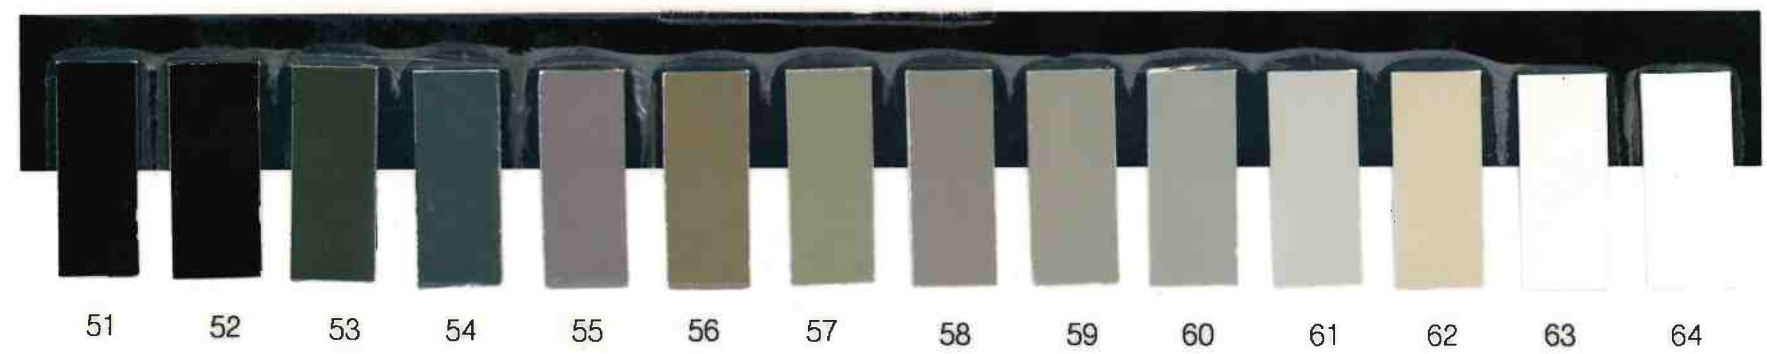

HISTORIC DOWNTOWN DELAFIELD DISTRICT  
COLOR PALETTE

This color palette represents an historically accurate range of paint pigments produced through the Victorian and Arts and Crafts Era, 1830-1930.

## City of Delafield Historic Color Palette Cross Reference

SW = Sherwin Williams

OC = Olde Century Colors

number	Manufacturers Code	number	Manufacturers Code
1	SW 2801 Rookwood Dark Red	33	OC 2013 Windsor Chair Green
2	SW 6055 Fiery Brown	34	OC 2006 Quaker Green
3	OC 2001 Cranberry	35	SW 2816 Rookwood Dark Green
4	SW 2802 Rookwood Red	36	SW 2810 Rookwood Sash Green
5	SW 6335 Fired Brick	37	OC 3011 Hemlock Green
6	OC 3005 Olde Clay Red	38	OC 2018 Plymoth Blue
7	OC 2002 Confederate Red	39	SW 2812 Rookwood Jade
8	SW 6594 Poinsettia	40	SW 2820 Downing Earth
9	SW 2803 Rookwood Terra Cotta	41	SW 2843 Roycroft Brass
10	SW 6348 Reynard	42	SW 2815 Renwick Olive
11	SW 2804 Renwick Rose Beige	43	OC 3010 Dark Mallard Blue
12	SW 6636 Husky Orange	44	OC 2016 Olde Navy Blue
13	SW 6069 French Roast	45	OC 2004 Yankee Blue
14	OC 2011 Tinderbox Brown	46	SW 6236 Grays Harbor
15	SW 6090 Java	47	OC 2009 Union Blue
16	SW 2806 Rookwood Brown	48	OC 3009 Settlers Blue
17	SW 2824 Renwick Golden Oak	49	SW 6509 Georgian Bay
18	SW 6391 Gallant Gold	50	SW 2819 Downing Slate
19	SW 2841 Weathered Shingle	51	SW 6988 Bohemian Black
20	SW 2823 Rookwood Clay	52	OC 2022 Lamp Black
21	OC 2007 Olde Ivory	53	SW 6188 Shade Gown
22	SW 2842 Roycroft Suede	54	SW 7068 Grizzle Gray
23	OC 2019 Linen White	55	SW 6011 Chinchilla
24	SW 2813 Downing Straw	56	SW 6159 High Tea
25	OC 2027 Lantern Glow	57	OC 2032 Cobblestone
26	SW 6384 Cut the Mustard	58	SW 6039 Poised Taupe
27	OC 3001 Buttercup Yellow	59	SW 7031 Mega Greige
28	SW 2834 Birds Eye Maple	60	SW 2821 Downing Stone
29	SW 2833 Roycroft Vellum	61	SW 6170 Techno Gray
30	SW 2847 Roycroft Bottle Green	62	SW 2822 Downing Sand
31	OC 2028 Candleberry Green	63	SW 6385 Dover White
32	OC 3012 Holly Hill Green	64	988 7005 Pure White