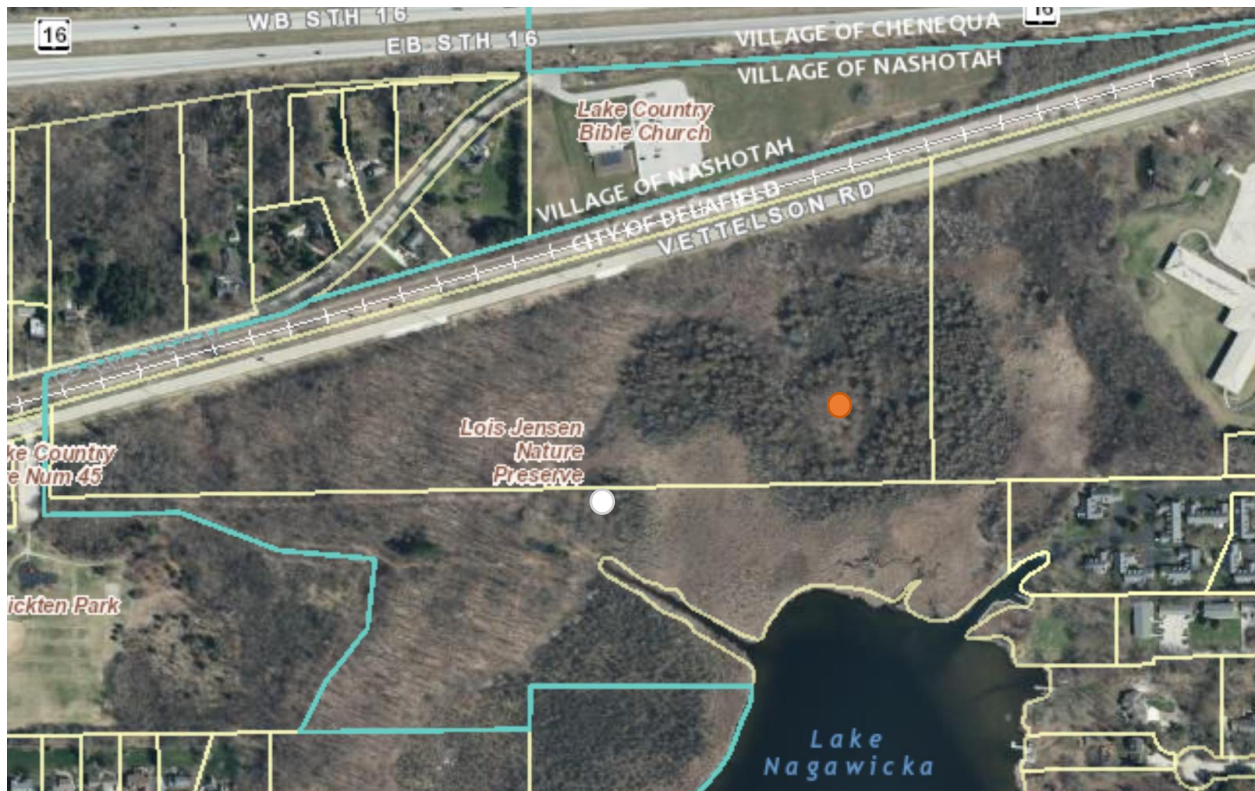

2021-2022 City of Delafield Deer Stand Location Map

● Brush Pile Stand (2-Person)

● Del-Hart Oak Tree Stand

● Del-Hart Solar Panel Stand

■ Parking for all three stands will be outside of the gated area along Cushing Park Rd. Please insure that you park your car off the road.

○ Lois Jensen Stand West

● Lois Jensen Stand East

Park in west parking lot along Vettelson Rd.

● Oakwood Park NW Stand (2-Person)

Park in the lot off of Oakleaf Cir.